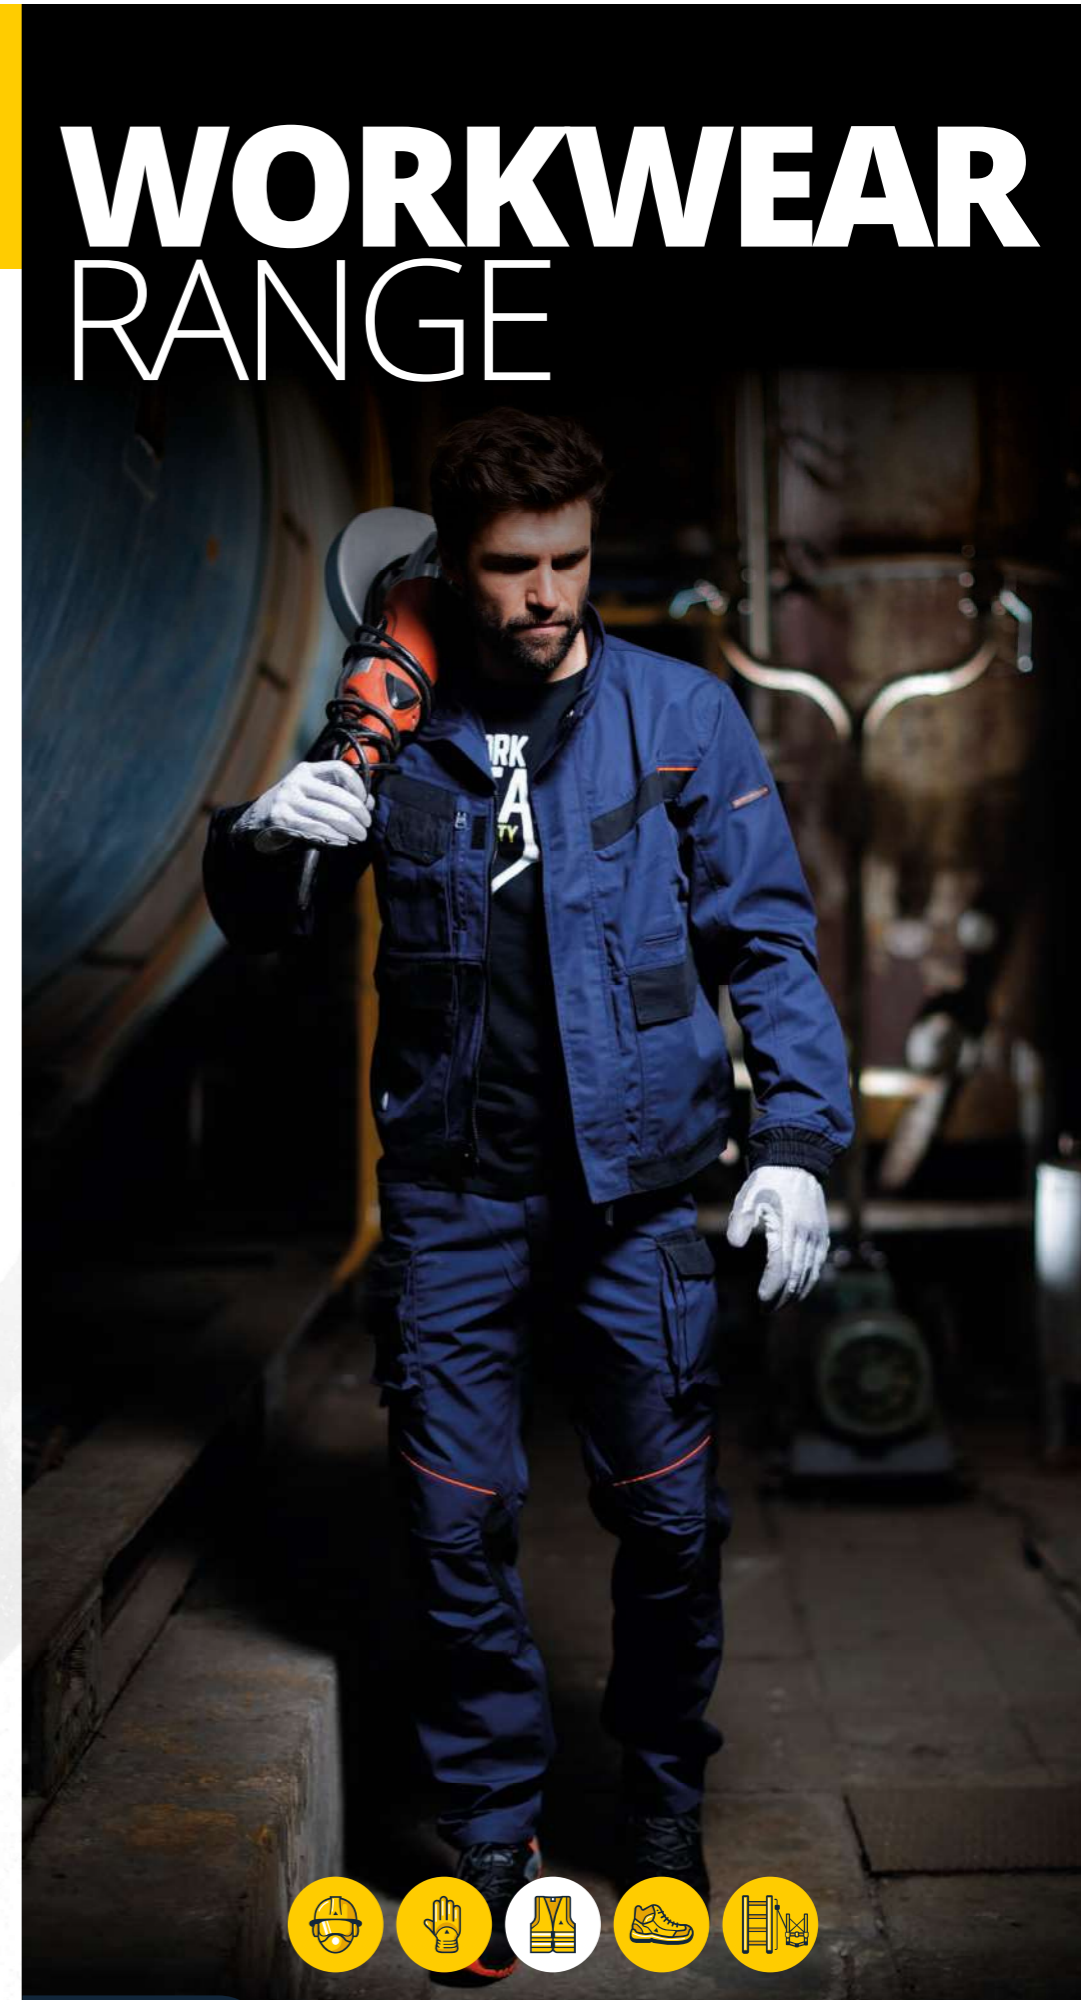

10/2021 - n°1 732 - DOCCB1732 - GB - This is a non-contractual document subject to printing errors, reproduction is prohibited.