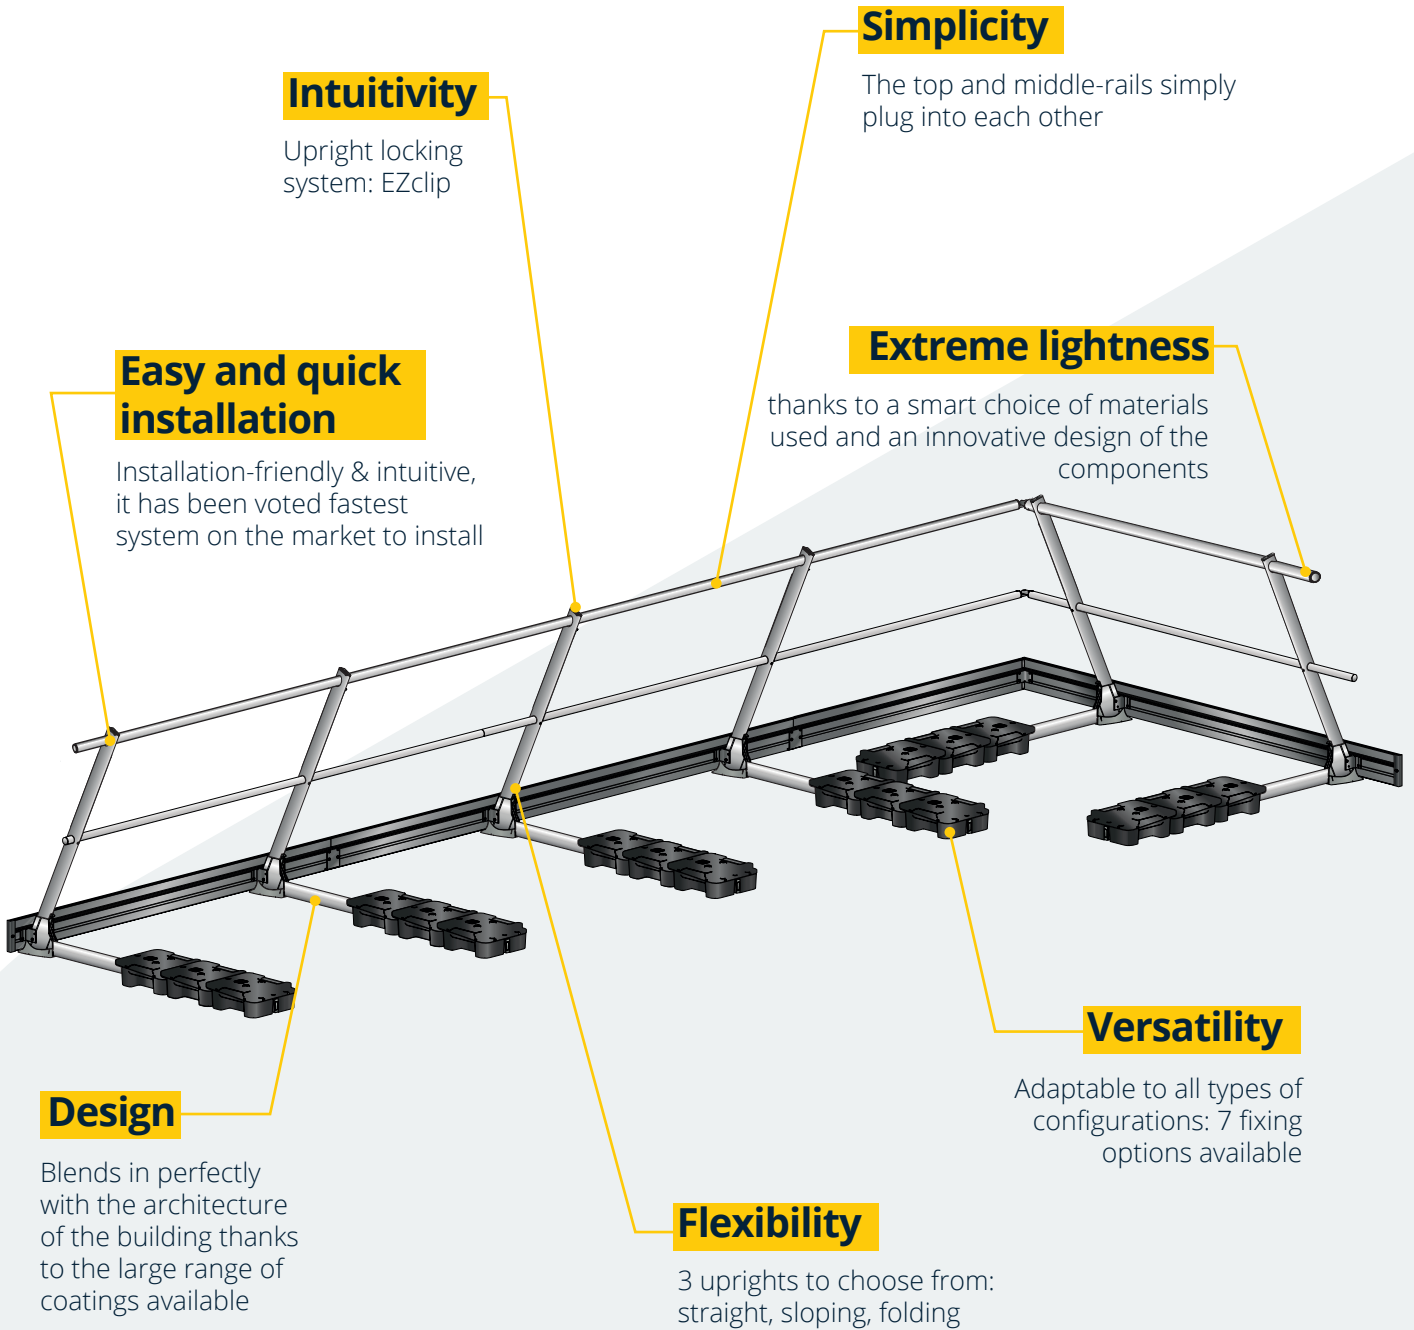

Guardrail EVO

Versatile and
installation
-friendly

GUARDRAIL EVO

Intuitivity

Upright locking system: EZclip

Simplicity

The top and middle-rails simply plug into each other

Easy and quick installation

Installation-friendly & intuitive, it has been voted fastest system on the market to install

Extreme lightness

thanks to a smart choice of materials used and an innovative design of the components

Design

Blends in perfectly with the architecture of the building thanks to the large range of coatings available

Versatility

Adaptable to all types of configurations: 7 fixing options available

Flexibility

3 uprights to choose from: straight, sloping, folding